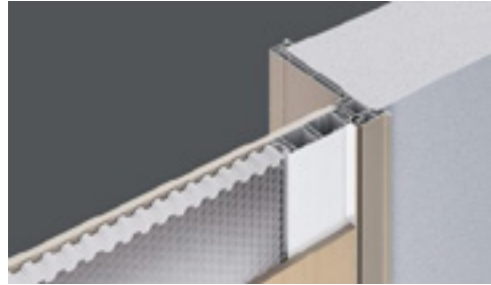

Outer Flush W-Frame
Aluminum Frame Wooden Door