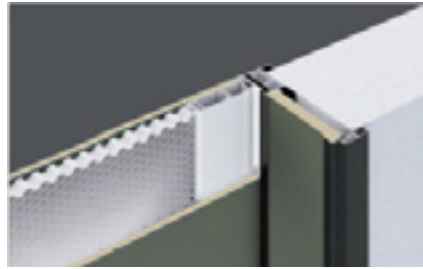

A-Frame series

Design Concept

Blackish green represents vitality. The natural wood color and green combine together. The space tone is beige with a comfortable and natural effect

Profile color