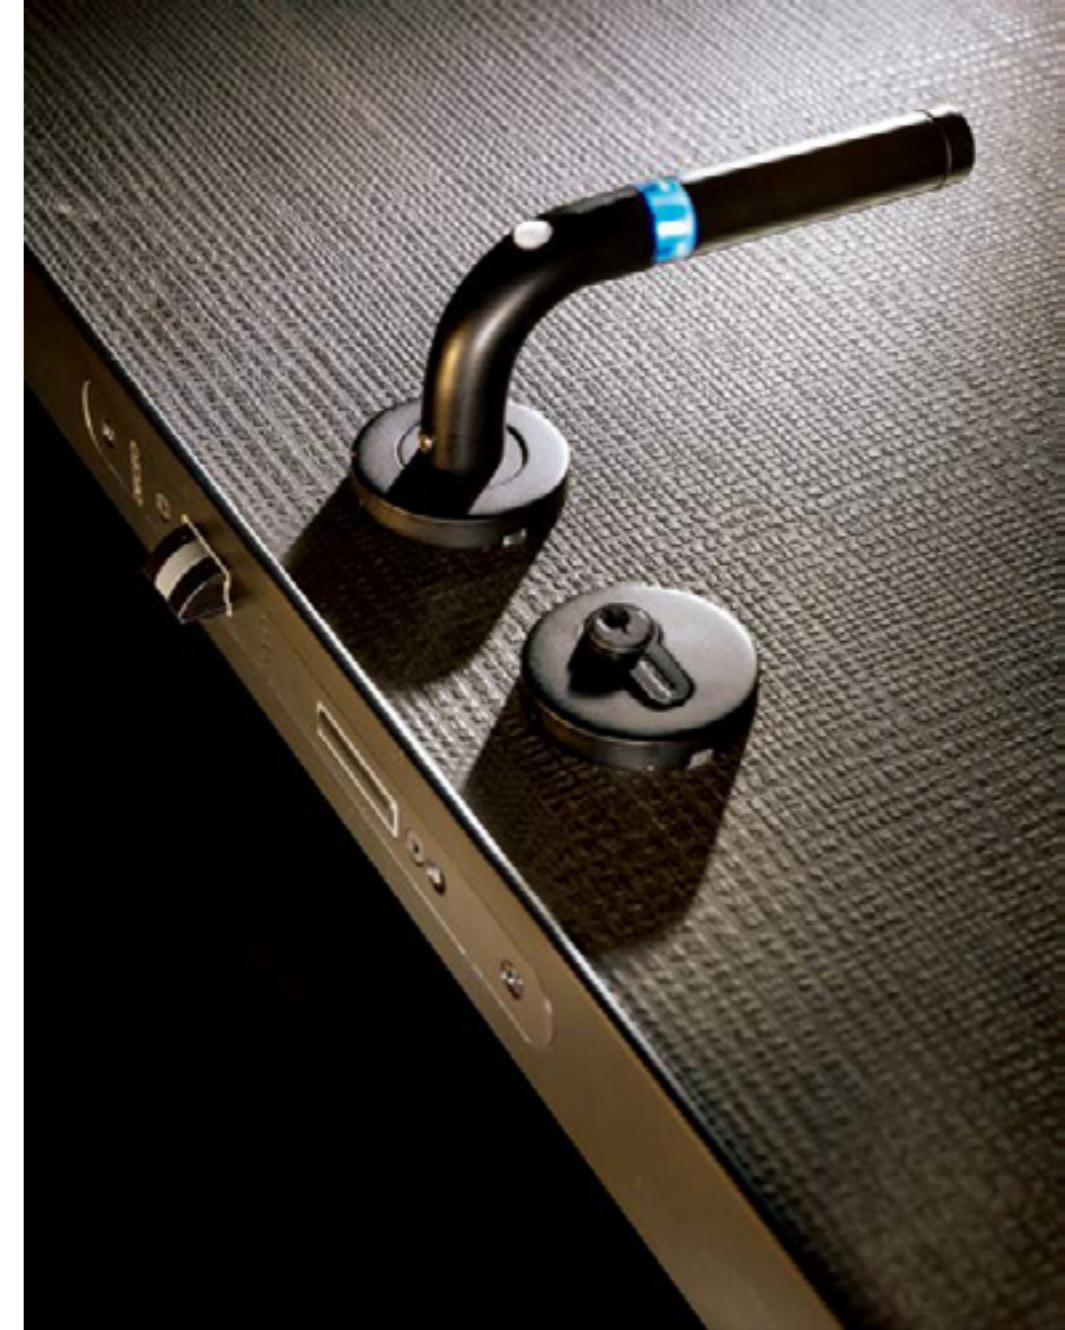

Handle with Sensor

---

Hardwares

---

Floor Mount Hinge 120°

Floor Mount Hinge 180°

Concealed Hinge 180°

Mortise Lock