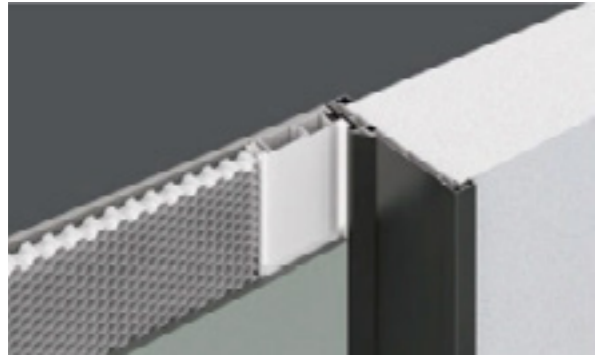

Model: Narrow B2 Frame (Pearl Black)

Type: Swing Door (Single/ Double)

Laminate: 190-Smoky Oak

Lock: E19

Hinge: Hidden World Hinge

Size: H 2000-2700; W 700-950

Double Package: T 70-430