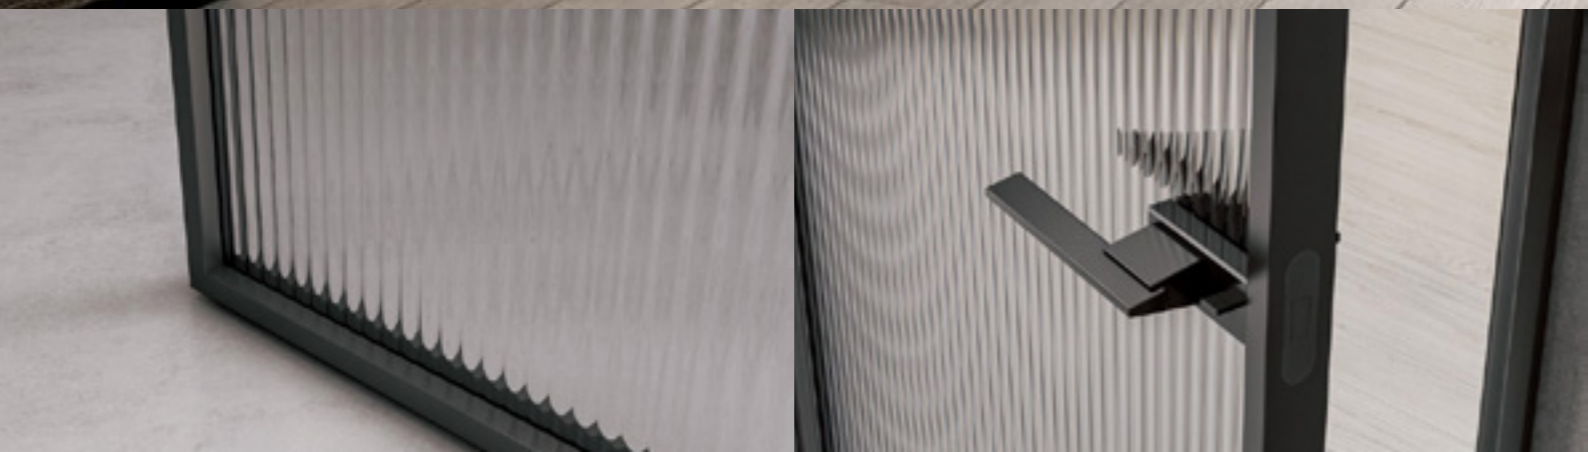

Single Package: T-70

Model: 3D Narrow G Frame (Pearl Black)

Glass: Jade Sand Glass

Type: Swing door (Single/Double)

Lock: Martin Lock (Pearl Black)

Hinge: Hidden World Hinge

Size: H2000-2400 W700-950

Double Package: T110-430