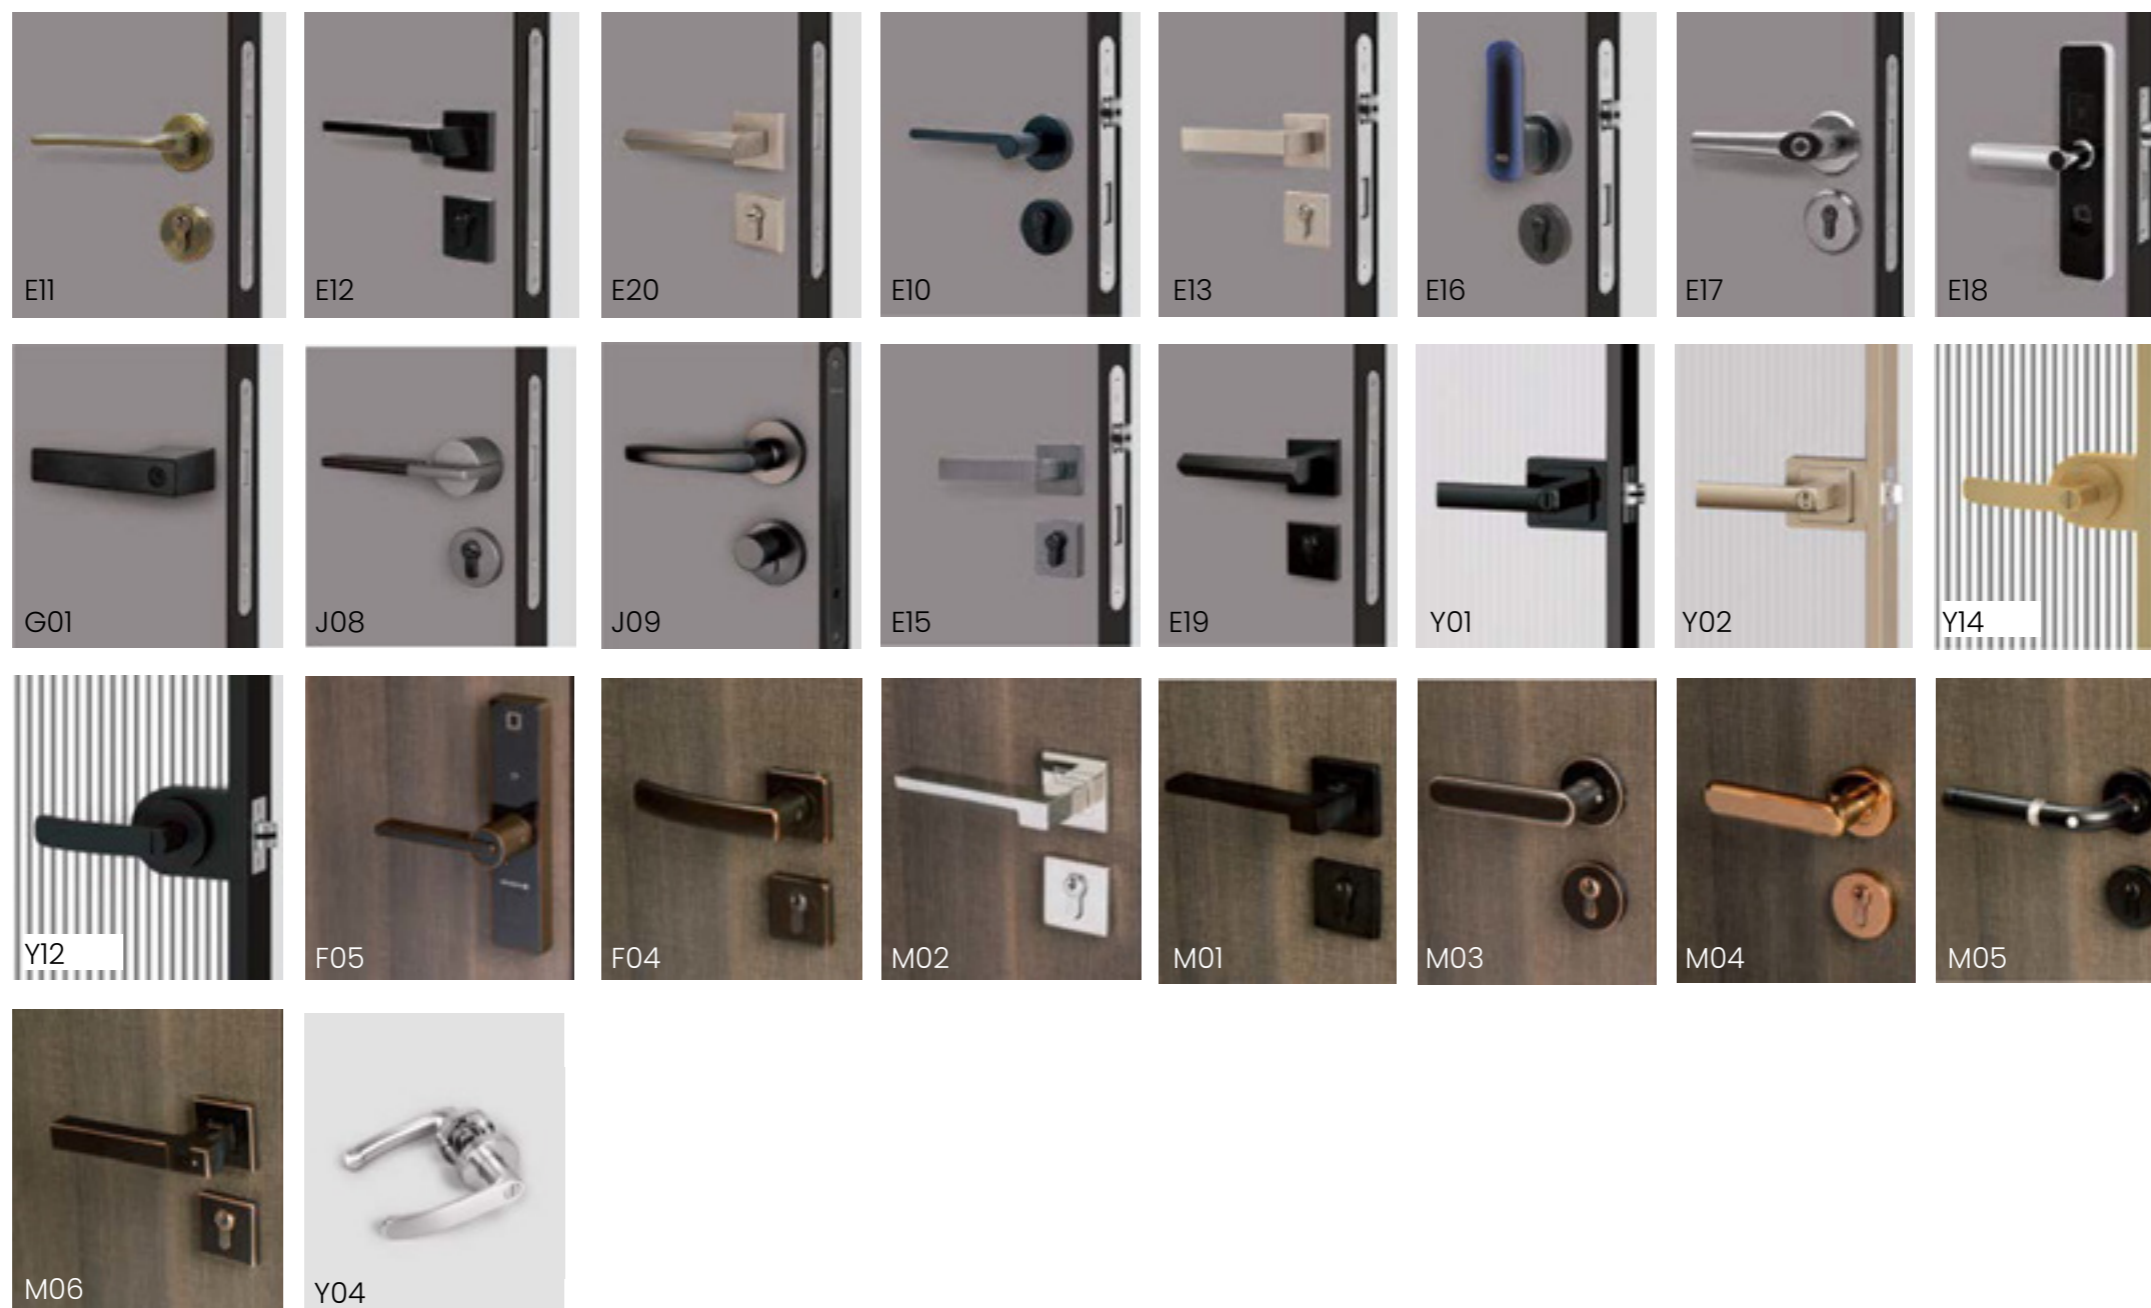

B3-Series

- 01: Pearl Black
- 02: New Platinum Grey
- 03: Enamel Copper
- 04: Skin Elegant White

G-Series

- 01: Pearl Black
- 02: New Platinum Grey
- 03: Noble Silver

A-Series

- 01: Pearl Black
- 02: New platinum grey

Handle with Sensor

---

Hardwares

---

Floor Mount Hinge 120°

Floor Mount Hinge 180°

Concealed Hinge 180°

Mortise Lock

Magnetic Lock

Door Stopper type A

Door stopper Type B

Flag Hinge

J

L

L