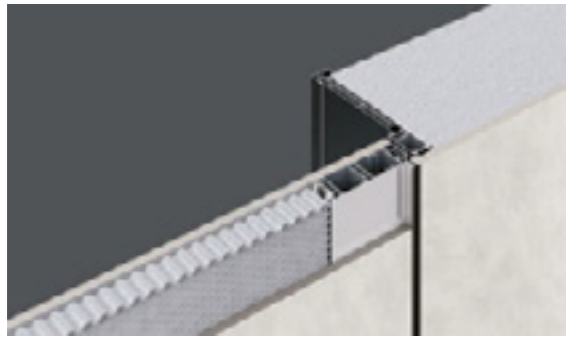

V Frame Hidden Door

Design Concept

Make door and wall as a whole. This design can keep the simplicity of the wall and the function of the door.

Style Application: Minimalism / Light Luxury

Profile Color